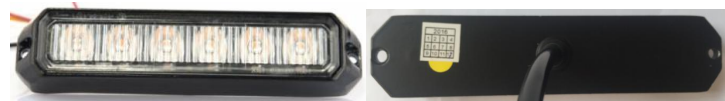

LED Hide a Way Light Series

LED Hide a way Light LTD706

LED Hide a way Light LTD706-2

LED Hide a way Light LTD791

LED Hide a way Light LTD792

LED Hide a way Light LTD793

LED Hide a way Light LTE3-37B

LED Hide a way Light LTE3-37C

LED Hide a way Light LTE3-306

LED Hide a way Light LTE3-307

LED Hide a way Light RTE244-4 white

LED Hide a way Light RTE244-4 amber/blue/red

LED Hide a way Light RTE246-6 white

SAE & e13, R65 approved LED Lighthoods

ECE R65 approved LED Lighthouse **LTD331B**,
3m cable is available

ECE R65 approved LED Lighthouse **LTD641B**,
3m cable is available

ECE R65 approved LED Lighthouse **LTD14B**,
3m cable is available

ECE R65 approved LED Lighthouse **LTD16B**,
3m cable is available