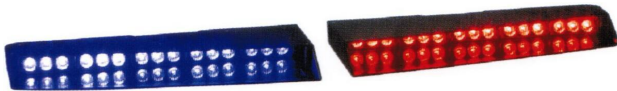

LED Deck/Dash/Visor Light

LTD234

LTD235

LTD244

LTD716

LTD533

LTD566

LED Beacon Light Series